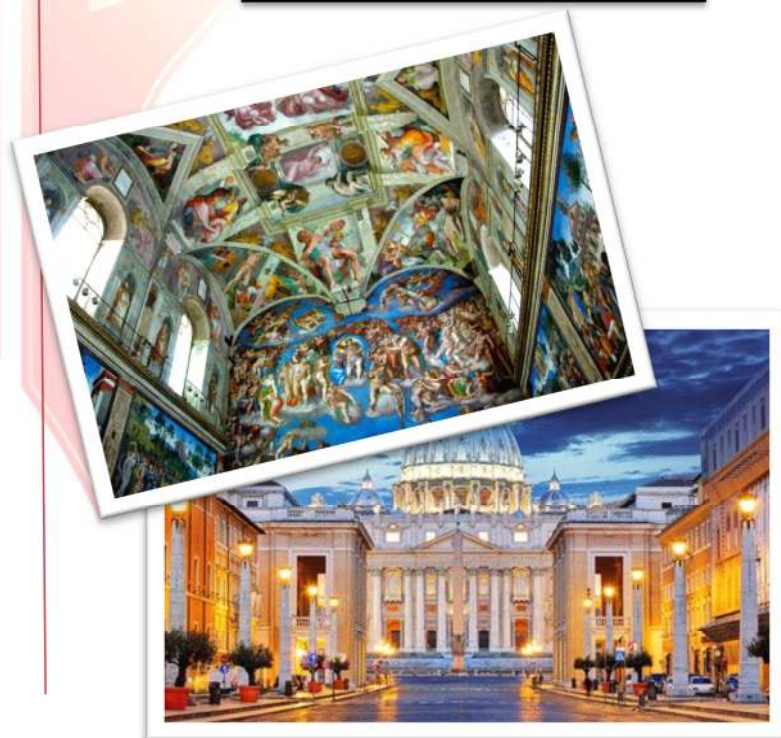

Vatican Museums and Sistine Chapel Tour with 5 Night Stay at the Rome Marriott Park Hotel and Airfare for 2!

A “Once in a Lifetime” experience in one of the most beautiful landmarks in the world while being mesmerized by Michaelangelo’s work... Take a morning or afternoon tour of the Vatican Museums and Sistine Chapel - and jump the queue by booking ahead. You'll see Michelangelo's famous Sistine Chapel frescoes, without wasting time waiting in line.

Rome Marriott® Park Hotel is located at only a reasonably priced shuttle bus ride from downtown where you can wander to the Colosseum, ascend the Spanish Steps and make your wish at the Trevi Fountain. Your stay will be memorable whether planning a corporate meeting or a romantic weekend getaway thanks to the amazing event facilities and full-service resort amenities offered by this hotel in Rome, Italy. All 601 rooms boast luxurious Marriott Revive bedding, marble bathrooms, soundproof windows and handcrafted furniture, but the pride of this Marriott hotel is their Spa Wellness Center: an oasis for relaxation and well-being.

Trip includes Coach Class round trip service for two from any major metropolitan airport in the 48 contiguous United States to Rome, Italy.

Suggested Retail Value:

Priceless